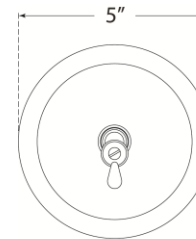

## Katie Small Cylinder Sconce

Item # TOB 2225HAB/G3-CG

Designer: Thomas O'Brien

Height: 16.25"

Width: 5"

Extension: 7.5"

Backplate: 5" Round

Finishes: BZ, HAB, PN

Glass Options: CG, SG, WG

Socket: E12 Candelabra

Wattage: 40 C11

Weight: 5 Pounds

Front View  
Mounting Plate