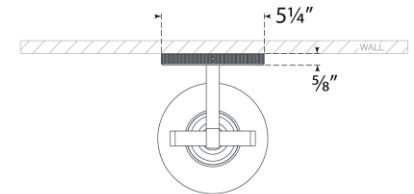

## Larkin Medium Conical Bracketed Sconce

Item # IKF 2450PN-CG

Designer: Ian K. Fowler

Height: 17.75"

Width: 5.5"

Extension: 7"

Backplate: 5.25" Round

Finishes: BZ, HAB, PN

Glass Options: CG

Socket: Dedicated LED

Wattage: 10w (1200lm)

Weight: 6 Pounds

Note: UL Only

Top View

Side View

Front View