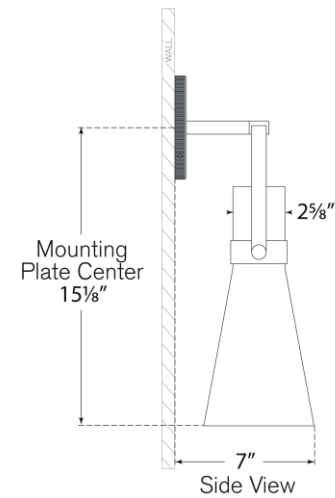

## Larkin Medium Conical Bracketed Sconce

Item # IKF 2450PN-CG

Designer: Ian K. Fowler

Height: 17.75"

Width: 5.5"

Extension: 7"

Backplate: 5.25" Round

Finishes: BZ, HAB, PN

Glass Options: CG

Socket: Dedicated LED

Wattage: 10w (1200lm)

Weight: 6 Pounds

Note: UL Only

Top View

Side View

Front View