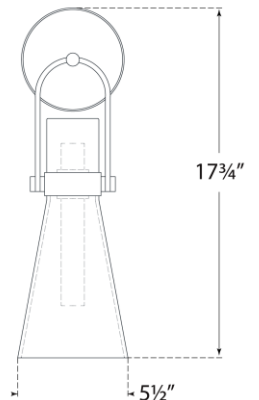

## Larkin Medium Conical Bracketed Sconce

Item # IKF 2450PN-CG

Designer: Ian K. Fowler

Height: 17.75"

Width: 5.5"

Extension: 7"

Backplate: 5.25" Round

Finishes: BZ, HAB, PN

Glass Options: CG

Socket: Dedicated LED

Wattage: 10w (1200lm)

Weight: 6 Pounds

Note: UL Only

Top View

Side View

Front View