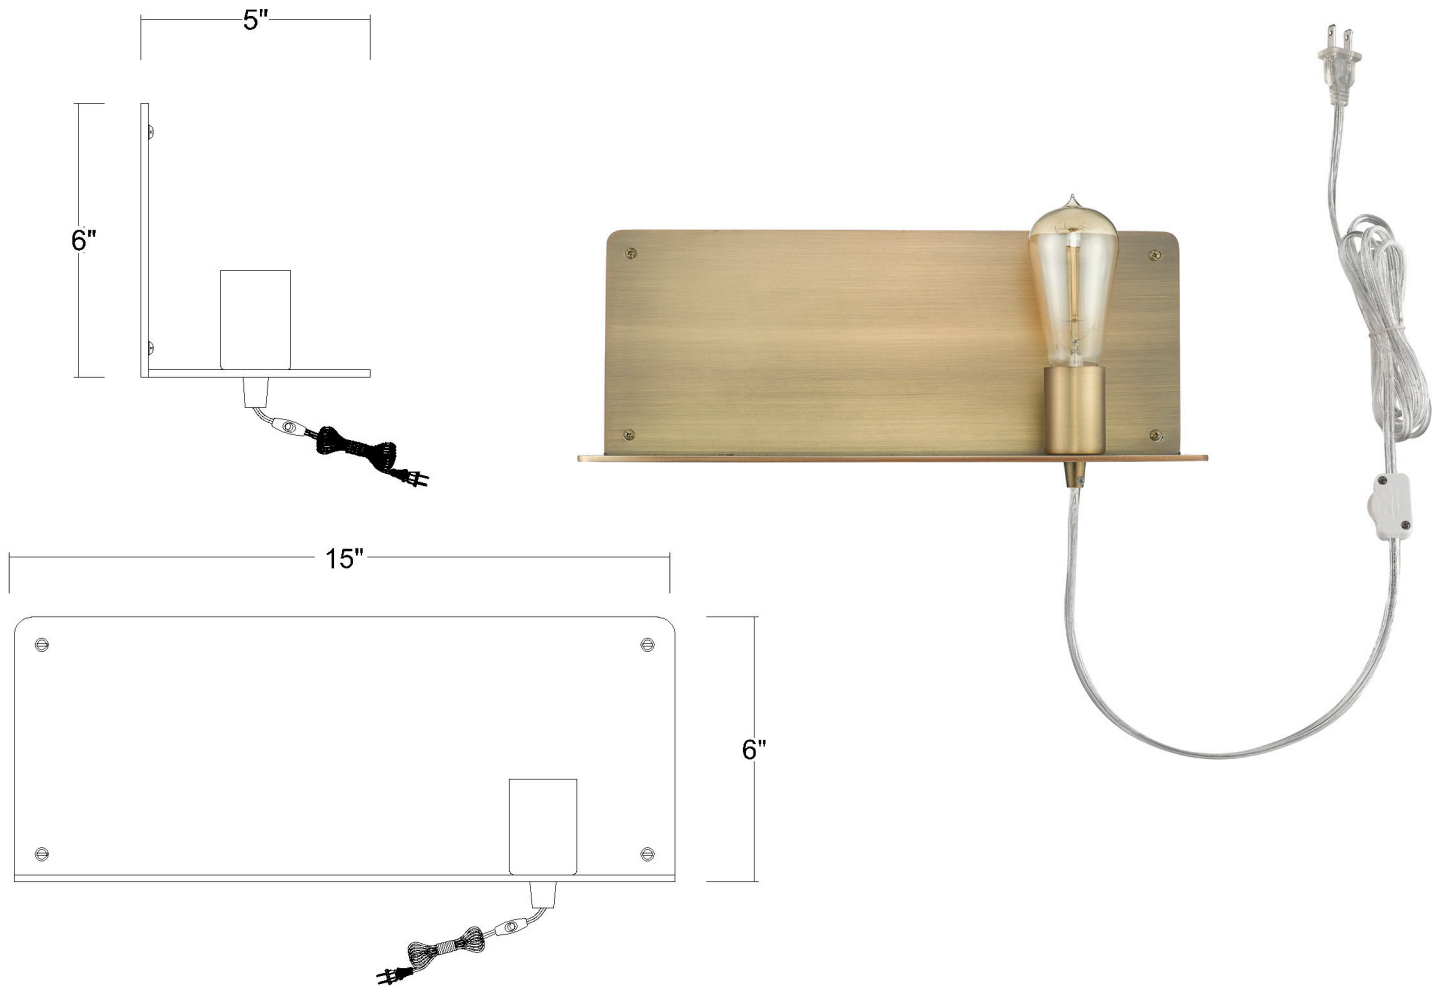

# TW40071AB

## ARRIS 1-LIGHT WALL SCONCE

**Description:** Arris 1-Light Wall Sconce

**Finish:** Aged Brass

**Dimensions:** 15" W x 6" H x 5" ext.

**Bulbs:** 1-60W Med.

**Installed Weight:** 7.25 lbs.

**Certification:** cUL / damp location

**Material:** Steel

**Shades:** NA

**Glass:** NA

**Back Plate Dimensions:** 15" x 6"

**Cord:** 6' clear plug-in

**Switch:** 3-way inline

**Additional Finishes:** NA