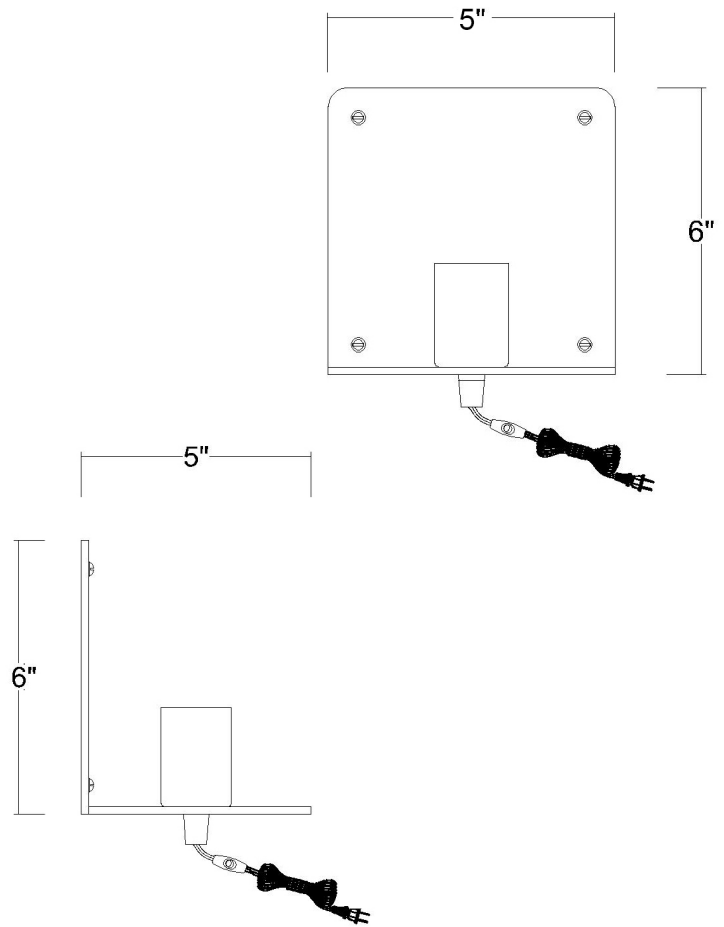

TW40070AB

ARRIS 1-LIGHT WALL SCONCE

Description: Arris 1-Light Wall Sconce

Finish: Aged Brass

Dimensions: 5" W x 6" H x 5" ext.

Bulbs: 1-60W Med.

Installed Weight: 3 lbs.

Certification: cUL / damp location

Material: Steel

Shades: NA

Glass: NA

Back Plate Dimensions: 6" Sq.

Cord: 6' clear plug-in

Switch: 3-way inline

Additional Finishes: NA