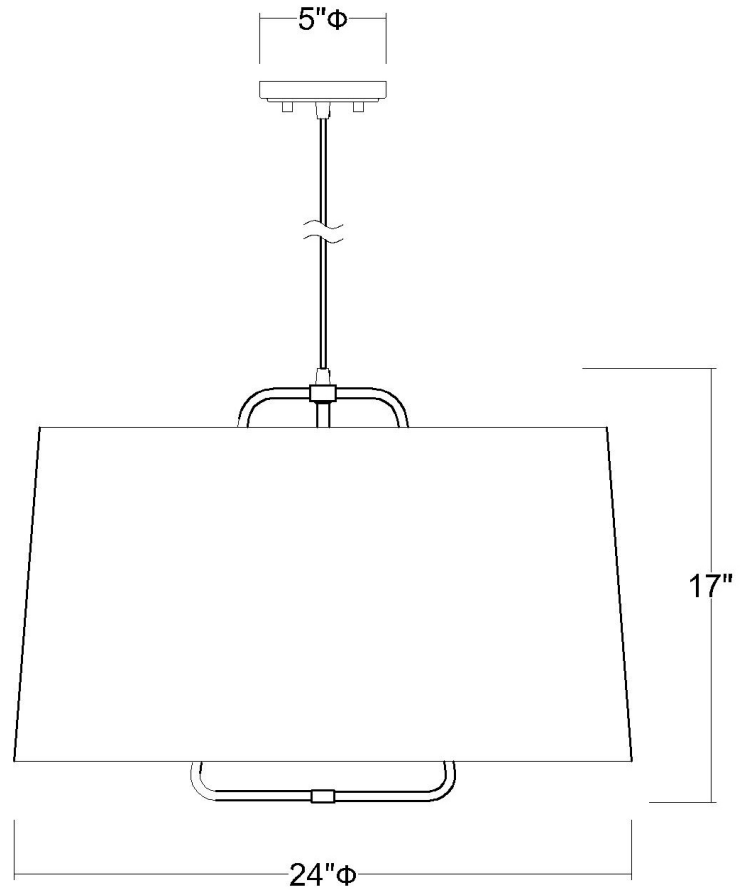

TP30031GD LAMIA 1-LIGHT PENDANT

Description:	Lamia 1-Light Mini Pendant
Finish:	Gold
Dimensions:	24" Dia. x 17" H
Bulbs:	3-60W Med.
Installed Weight:	4.45 lbs.
Certification:	cUL / dry location

Material:	Steel and fabric
Shades:	Black linen hard-back
Glass:	NA
Canopy Dimensions:	5" Dia.
Chain/Wire:	12' Wire
Additional Finishes:	BK