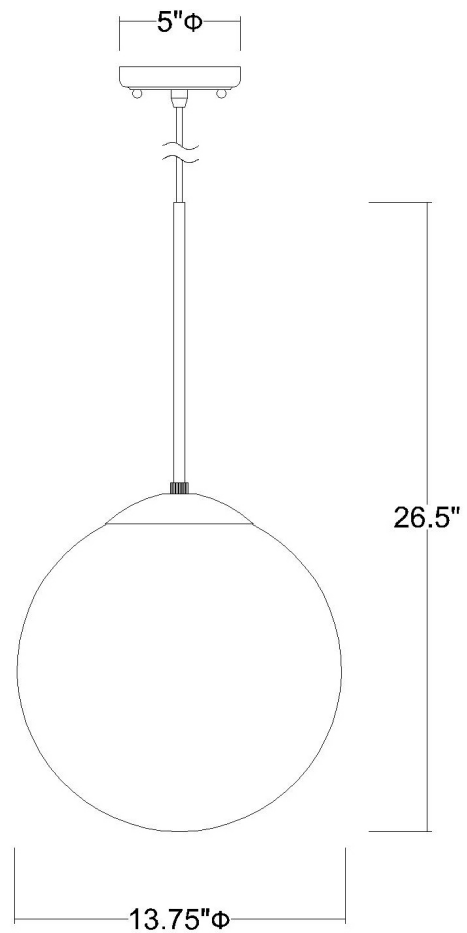

TP30002ATB

SOLEA 2-LIGHT GLOBE PENDANT

Description:	Solea 2-Light Globe Pendant
Finish:	Antique Brass
Dimensions:	13-3/4" Dia. x 26-1/2" H
Bulbs:	2-60W Med.
Installed Weight:	5.3 lbs.
Certification:	cETL / dry location

Material:	Steel and glass
Shades:	NA
Glass:	Opal
Canopy Dimensions:	5" Dia.
Chain/Wire:	12' Wire
Additional Finishes:	NA