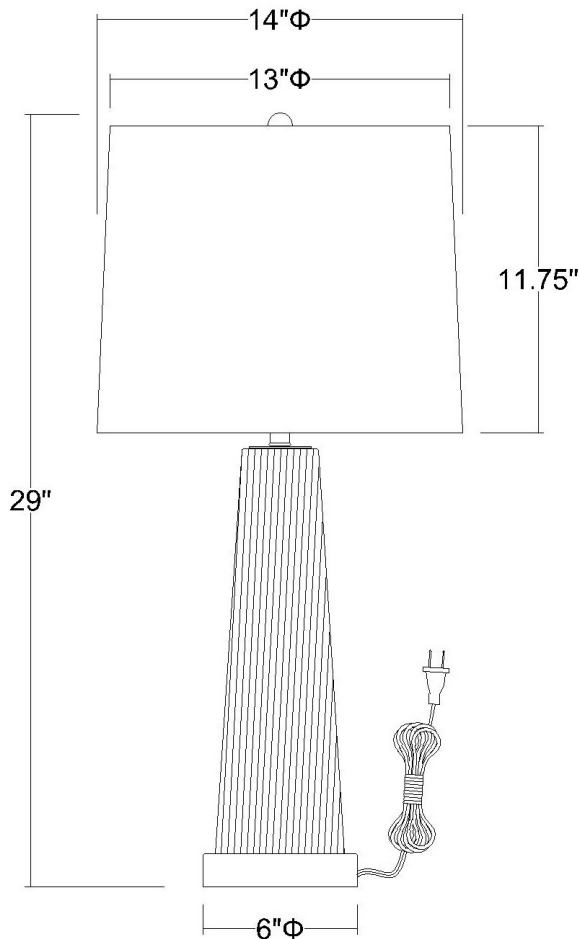

BT5765 CHIARA TABLE LAMP

Description:	Chiara table lamp
Finish:	Polished chrome
Dimensions:	29" H x 14" W
Bulbs:	1 x 100W
Sockets:	120V E26 base
Shade:	Off-white shantung
Installed Weight:	6.5 lbs.
Certification:	c UL

Material:	Steel, glass, fabric
Glass:	Smoke reeded/ seeded
Back Plate Dimensions:	NA
Mounting Holes:	NA
Switch:	3-way metal switch
Cord:	Silver, 6' plug-in
Dimmable:	Yes