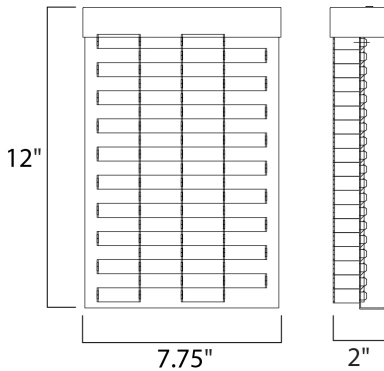

MEASUREMENTS

DIMENSION : 7.75" W x 12." H x 2." Ext
 BACK PLATE : 6.5" W x 12.5" H x 3." HCO
 HANGING WEIGHT : 4.32 lb

LAMPING

INPUT VOLTAGE : 120V
 LUMENS : 600 Rated (0 Del.)
 BULB : 1 x 9W (INCLUDED), 9W Total
 DIMMABLE : Dimmable
 CRI : 80 CRI
 COLOR_TEMP : 3000K
 LIGHTING_DIRECTION : Down